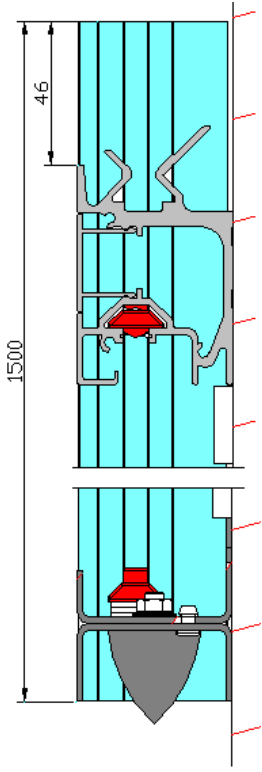

10 X Fischer plugs FU 8X50  
10 X SCREWS FOR CHIPBOARD 6X50

6 X Zebra plugs 6x37  
6 X SCREWS FOR CHIPBOARD 4x50

16 X Zebra plugs 6x37  
16 x snap caps for screws  
16 X SCREWS FOR CHIPBOARD 4x50

3 X Zebra plugs 6x37  
 3 X SCREWS FOR CHIPBOARD 4x50

14 X Zebra plugs 6x37  
 14 X SCREWS FOR CHIPBOARD 4x50

X 2

L > 2M

Fixation des consoles de coulissement haute

Fixation des consoles de coulissement basse

Fixation des consoles de coulissement haute

① ↑

② →