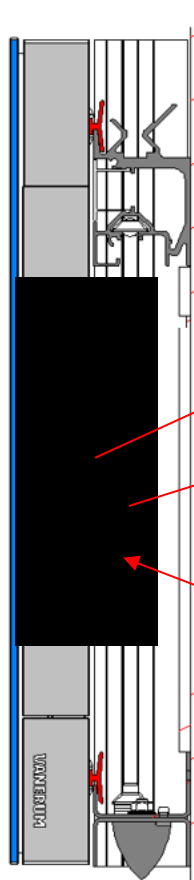

10 X Fischer plugs FU 8X50  
10 X SCREWS FOR CHIPBOARD 6X50

6 X Zebra plugs 6x37  
6 X SCREWS FOR CHIPBOARD 4x50

16 X Zebra plugs 6x37  
16 x snap caps for screws  
16 X SCREWS FOR CHIPBOARD 4x50

3 X Zebra plugs 6x37  
 3 X SCREWS FOR CHIPBOARD 4x50

14 X Zebra plugs 6x37  
 14 X SCREWS FOR CHIPBOARD 4x50

X 2

L > 2M

Fixation des consoles de coulissement haute

Fixation des consoles de coulissement basse

Fixation des consoles de coulissement haute

① ↑

② →