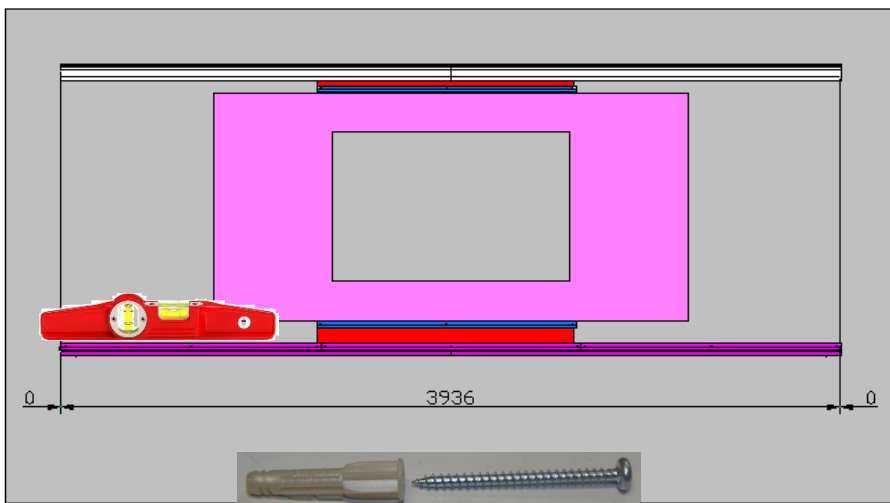

10 X Fischer plugs FU 8X50  
10 X SCREWS FOR CHIPBOARD 6X50

6 X Zebra plugs 6x37  
6 X SCREWS FOR CHIPBOARD 4x50

16 X Zebra plugs 6x37  
16 x snap caps for screws  
16 X SCREWS FOR CHIPBOARD 4x50

3 X Zebra plugs 6x37  
 3 X SCREWS FOR CHIPBOARD 4x50

14 X Zebra plugs 6x37  
 14 X SCREWS FOR CHIPBOARD 4x50

X 2

L > 2M

Fixation des consoles de coulissement haute

Fixation des consoles de coulissement basse

Fixation des consoles de coulissement haute

① ↑

② →