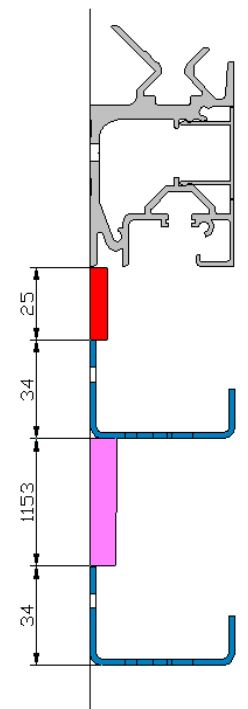

10 X Fischer plugs FU 8X50  
10 X SCREWS FOR CHIPBOARD 6X50

6 X Zebra plugs 6x37  
6 X SCREWS FOR CHIPBOARD 4x50

16 X Zebra plugs 6x37  
16 x snap caps for screws  
16 X SCREWS FOR CHIPBOARD 4x50

3 X Zebra plugs 6x37  
 3 X SCREWS FOR CHIPBOARD 4x50

14 X Zebra plugs 6x37  
 14 X SCREWS FOR CHIPBOARD 4x50

X 2

L > 2M

Fixation des consoles de coulissement haute

Fixation des consoles de coulissement basse

Fixation des consoles de coulissement haute

① ↑

② →

① ↑

② →