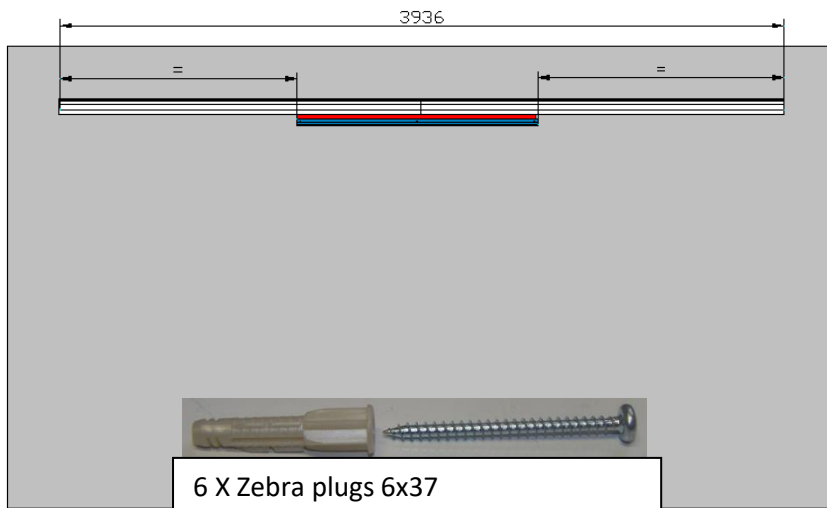

10 X Fischer plugs FU 8X50  
10 X SCREWS FOR CHIPBOARD 6X50

6 X Zebra plugs 6x37  
6 X SCREWS FOR CHIPBOARD 4x50

16 X Zebra plugs 6x37  
16 x snap caps for screws  
16 X SCREWS FOR CHIPBOARD 4x50

3 X Zebra plugs 6x37  
 3 X SCREWS FOR CHIPBOARD 4x50

14 X Zebra plugs 6x37  
 14 X SCREWS FOR CHIPBOARD 4x50

X 2

L > 2M

Fixation des consoles de coulissement haute

Fixation des consoles de coulissement basse

Fixation des consoles de coulissement haute

① ↑

② →