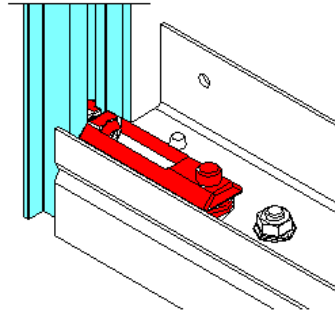

10 X Fischer plugs FU 8X50  
10 X SCREWS FOR CHIPBOARD 6X50

6 X Zebra plugs 6x37  
6 X SCREWS FOR CHIPBOARD 4x50

16 X Zebra plugs 6x37  
16 x snap caps for screws  
16 X SCREWS FOR CHIPBOARD 4x50

3 X Zebra plugs 6x37  
 3 X SCREWS FOR CHIPBOARD 4x50

14 X Zebra plugs 6x37  
 14 X SCREWS FOR CHIPBOARD 4x50

X 2

L > 2M

Fixation des consoles de coulissement haute

Fixation des consoles de coulissement basse

Fixation des consoles de coulissement haute

① ↑

② →