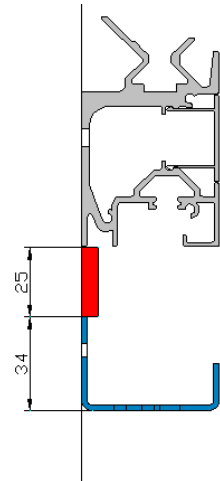

10 X Fischer plugs FU 8X50  
10 X SCREWS FOR CHIPBOARD 6X50

6 X Zebra plugs 6x37  
6 X SCREWS FOR CHIPBOARD 4x50

16 X Zebra plugs 6x37  
16 x snap caps for screws  
16 X SCREWS FOR CHIPBOARD 4x50

3 X Zebra plugs 6x37  
 3 X SCREWS FOR CHIPBOARD 4x50

14 X Zebra plugs 6x37  
 14 X SCREWS FOR CHIPBOARD 4x50

X 2

L > 2M

Fixation des consoles de coulissement haute

Fixation des consoles de coulissement basse

Fixation des consoles de coulissement haute

① ↑

② →