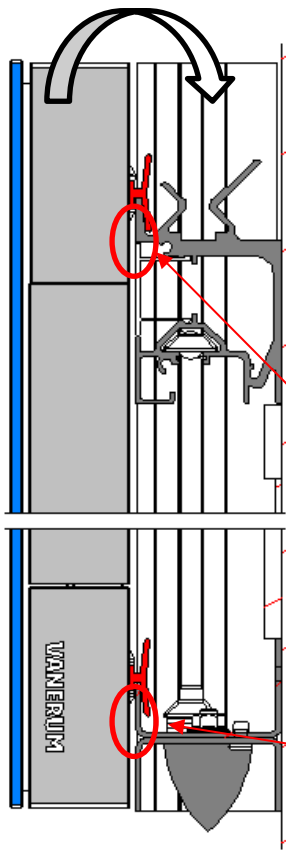

10 X Fischer plugs FU 8X50  
10 X SCREWS FOR CHIPBOARD 6X50

6 X Zebra plugs 6x37  
6 X SCREWS FOR CHIPBOARD 4x50

16 X Zebra plugs 6x37  
16 x snap caps for screws  
16 X SCREWS FOR CHIPBOARD 4x50

3 X Zebra plugs 6x37  
 3 X SCREWS FOR CHIPBOARD 4x50

14 X Zebra plugs 6x37  
 14 X SCREWS FOR CHIPBOARD 4x50

X 2

L > 2M

Fixation des consoles de coulissement haute

Fixation des consoles de coulissement basse

Fixation des consoles de coulissement haute

① ↑

② →