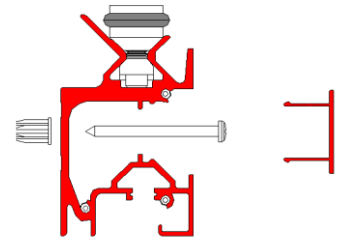

10 X Fischer plugs FU 8X50  
10 X SCREWS FOR CHIPBOARD 6X50

6 X Zebra plugs 6x37  
6 X SCREWS FOR CHIPBOARD 4x50

16 X Zebra plugs 6x37  
16 x snap caps for screws  
16 X SCREWS FOR CHIPBOARD 4x50

3 X Zebra plugs 6x37  
 3 X SCREWS FOR CHIPBOARD 4x50

14 X Zebra plugs 6x37  
 14 X SCREWS FOR CHIPBOARD 4x50

X 2

L > 2M

Fixation des consoles de coulissement haute

Fixation des consoles de coulissement basse

Fixation des consoles de coulissement haute

① ↑

② →