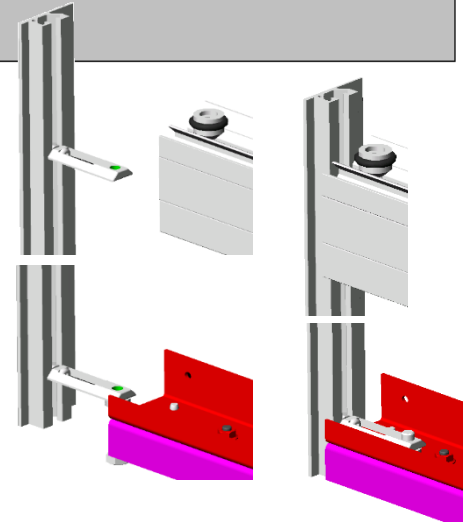

10 X Fischer plugs FU 8X50  
10 X SCREWS FOR CHIPBOARD 6X50

6 X Zebra plugs 6x37  
6 X SCREWS FOR CHIPBOARD 4x50

16 X Zebra plugs 6x37  
16 x snap caps for screws  
16 X SCREWS FOR CHIPBOARD 4x50

3 X Zebra plugs 6x37  
 3 X SCREWS FOR CHIPBOARD 4x50

14 X Zebra plugs 6x37  
 14 X SCREWS FOR CHIPBOARD 4x50

X 2

L > 2M

Fixation des consoles de coulissement haute

Fixation des consoles de coulissement basse

Fixation des consoles de coulissement haute

① ↑

② →