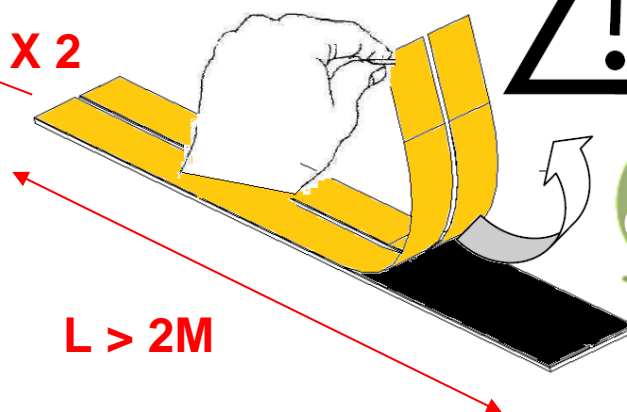

10 X Fischer plugs FU 8X50  
10 X SCREWS FOR CHIPBOARD 6X50

6 X Zebra plugs 6x37  
6 X SCREWS FOR CHIPBOARD 4x50

16 X Zebra plugs 6x37  
16 x snap caps for screws  
16 X SCREWS FOR CHIPBOARD 4x50

3 X Zebra plugs 6x37  
 3 X SCREWS FOR CHIPBOARD 4x50

14 X Zebra plugs 6x37  
 14 X SCREWS FOR CHIPBOARD 4x50

X 2

L > 2M

Fixation des consoles de coulissement haute

Fixation des consoles de coulissement basse

Fixation des consoles de coulissement haute

① ↑

② →