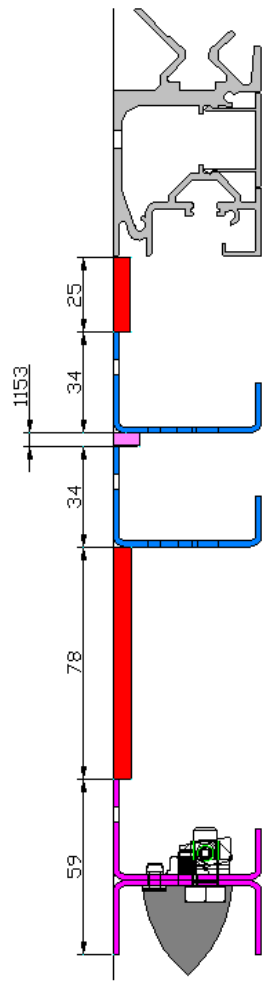

10 X Fischer plugs FU 8X50  
10 X SCREWS FOR CHIPBOARD 6X50

6 X Zebra plugs 6x37  
6 X SCREWS FOR CHIPBOARD 4x50

16 X Zebra plugs 6x37  
16 x snap caps for screws  
16 X SCREWS FOR CHIPBOARD 4x50

3 X Zebra plugs 6x37  
 3 X SCREWS FOR CHIPBOARD 4x50

14 X Zebra plugs 6x37  
 14 X SCREWS FOR CHIPBOARD 4x50

X 2

L > 2M

Fixation des consoles de coulissement haute

Fixation des consoles de coulissement basse

Fixation des consoles de coulissement haute

① ↑

② →

① ↑

② →