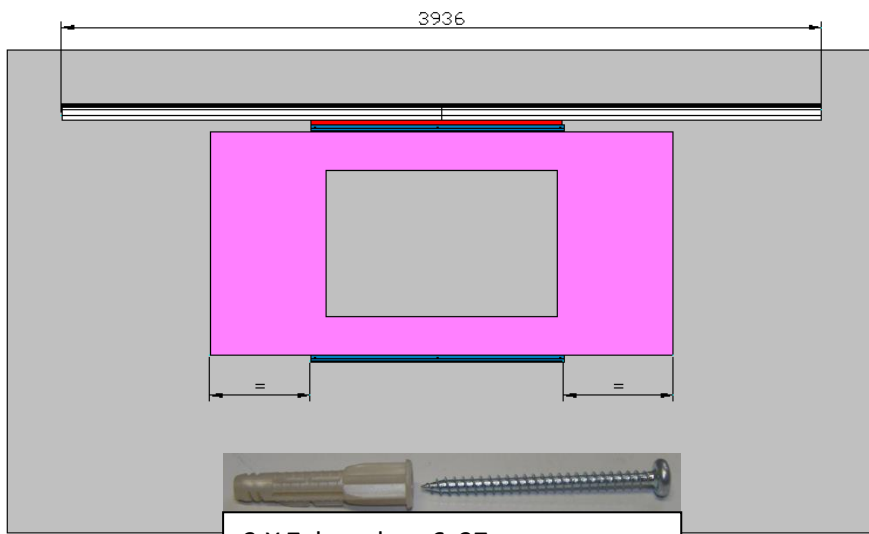

10 X Fischer plugs FU 8X50  
10 X SCREWS FOR CHIPBOARD 6X50

6 X Zebra plugs 6x37  
6 X SCREWS FOR CHIPBOARD 4x50

16 X Zebra plugs 6x37  
16 x snap caps for screws  
16 X SCREWS FOR CHIPBOARD 4x50

3 X Zebra plugs 6x37  
 3 X SCREWS FOR CHIPBOARD 4x50

14 X Zebra plugs 6x37  
 14 X SCREWS FOR CHIPBOARD 4x50

X 2

L > 2M

Fixation des consoles de coulissement haute

Fixation des consoles de coulissement basse

Fixation des consoles de coulissement haute

① ↑

② →